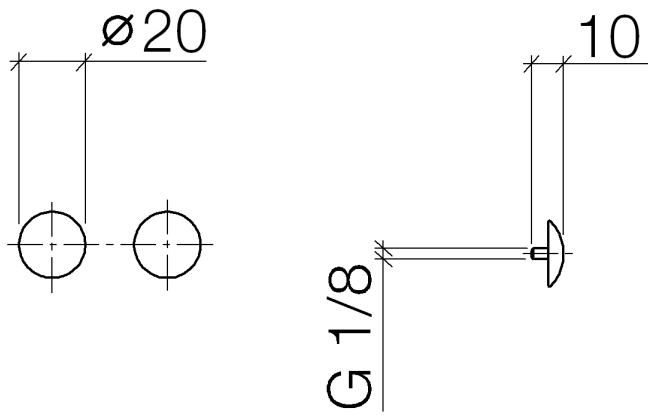

Decorative caps for Perfecto - Brushed Champagne (22kt Gold)

IMO

12 801 970

• 1 pair

Including retaining screws available under order no.
12 800 970-FF

Fits: IMO, LULU, MADISON, MEM, TARA,
CL.1, LISSÉ, VAIA, META, CYO

12 801 970

Decorative caps for Perfecto - Brushed Champagne (22kt Gold)

IMO

12 801 970

Parts for other finishes can be found here: [Chrome](#)

Spare parts list

No.	Item Number	Name	Quantity used	Delivery time
1	09 30 30 060-46	screw	2	30